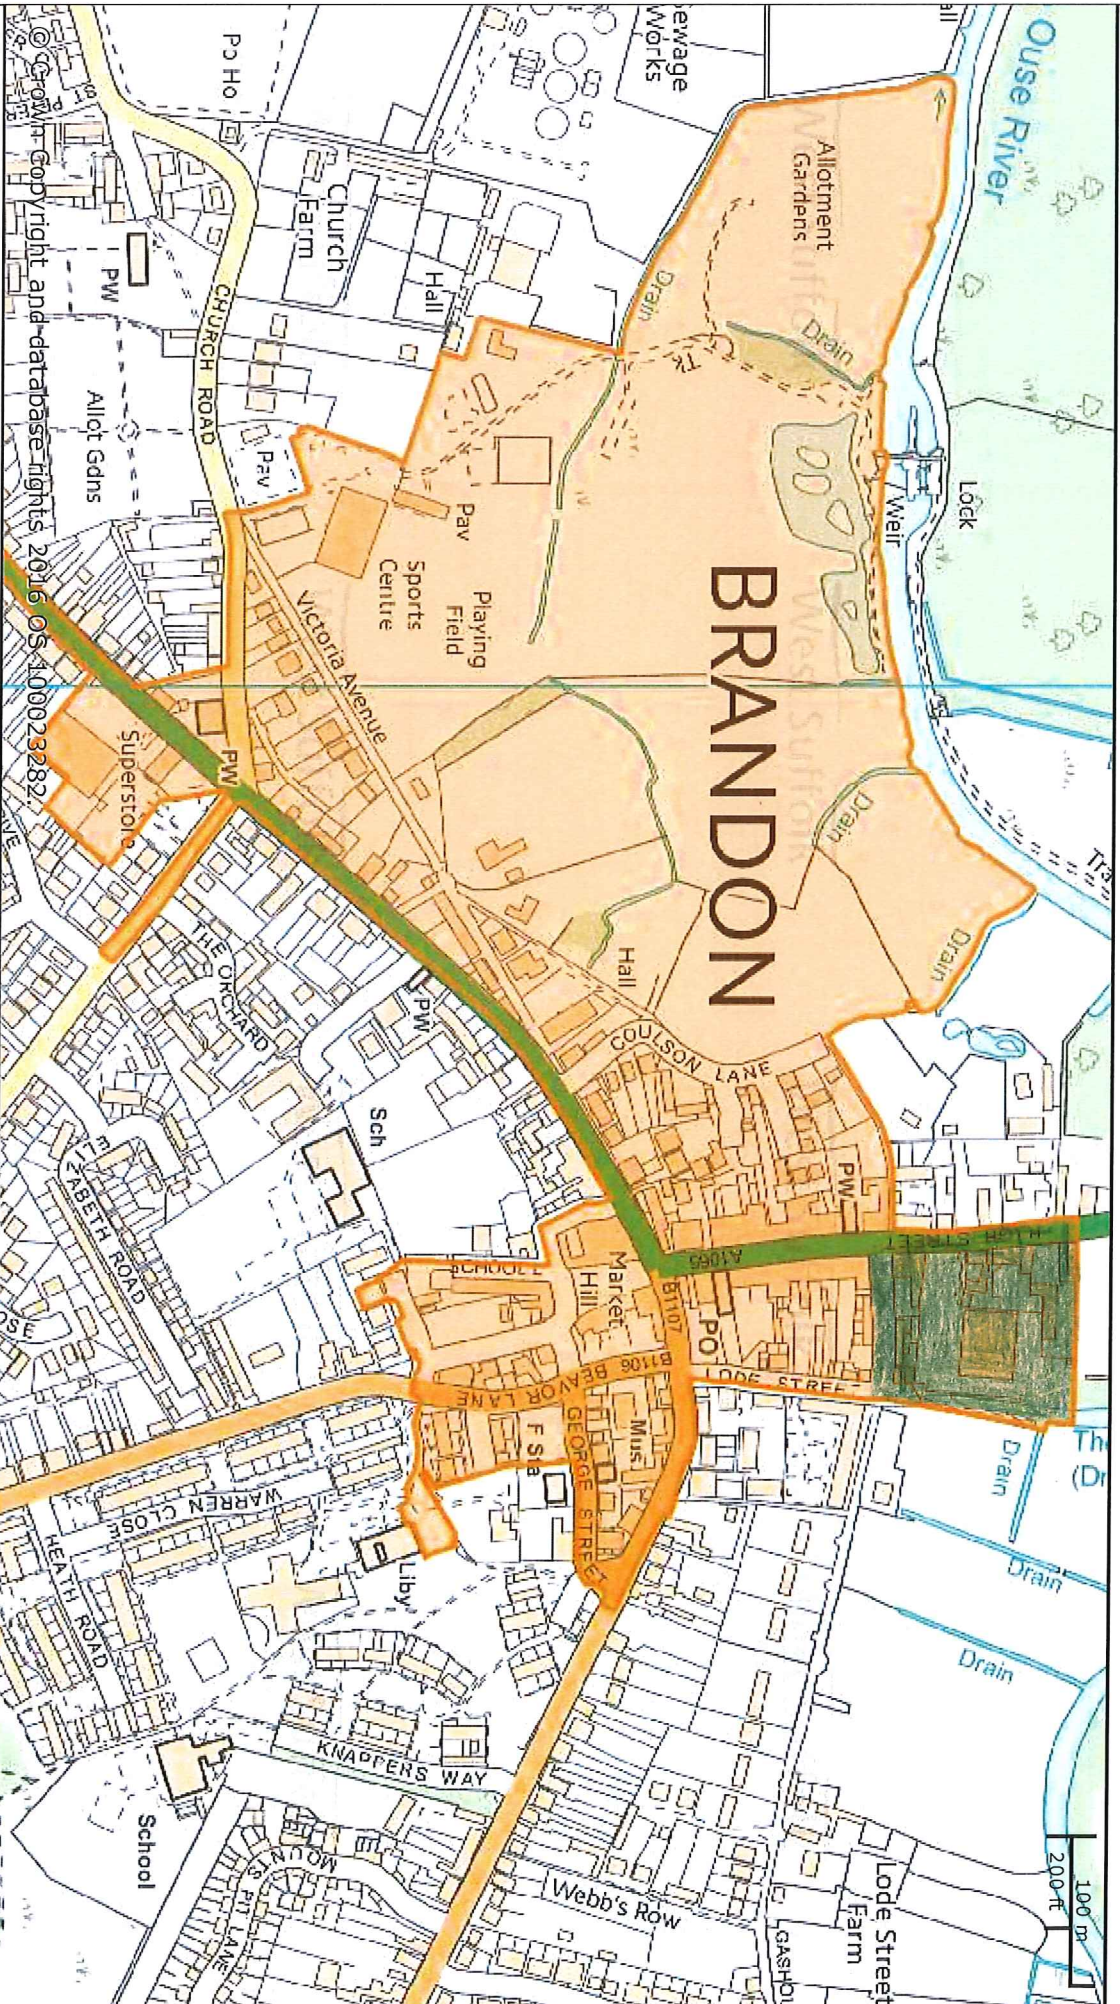

BRANDON DRAFT PSPO RESTRICTED AREA

© Crown Copyright and database rights 2016 OS 100023282

St Edmundsbury BC
 Western Way
 Bury St Edmunds
 IP33 3YU
 01284 763233
www.westsuffolk.gov.uk

Forest Heath & St Edmundsbury Councils
West Suffolk
 working together

Forest Heath DC
 College Heath Road
 Mildenhall
 IP28 7EY
 01638 719000

Scale: 1:5000
 Printed on: 15/12/2016 at 17:14 PM by ciltner
 © Crown Copyright and database rights 2016
 OS 100023282/100019675.